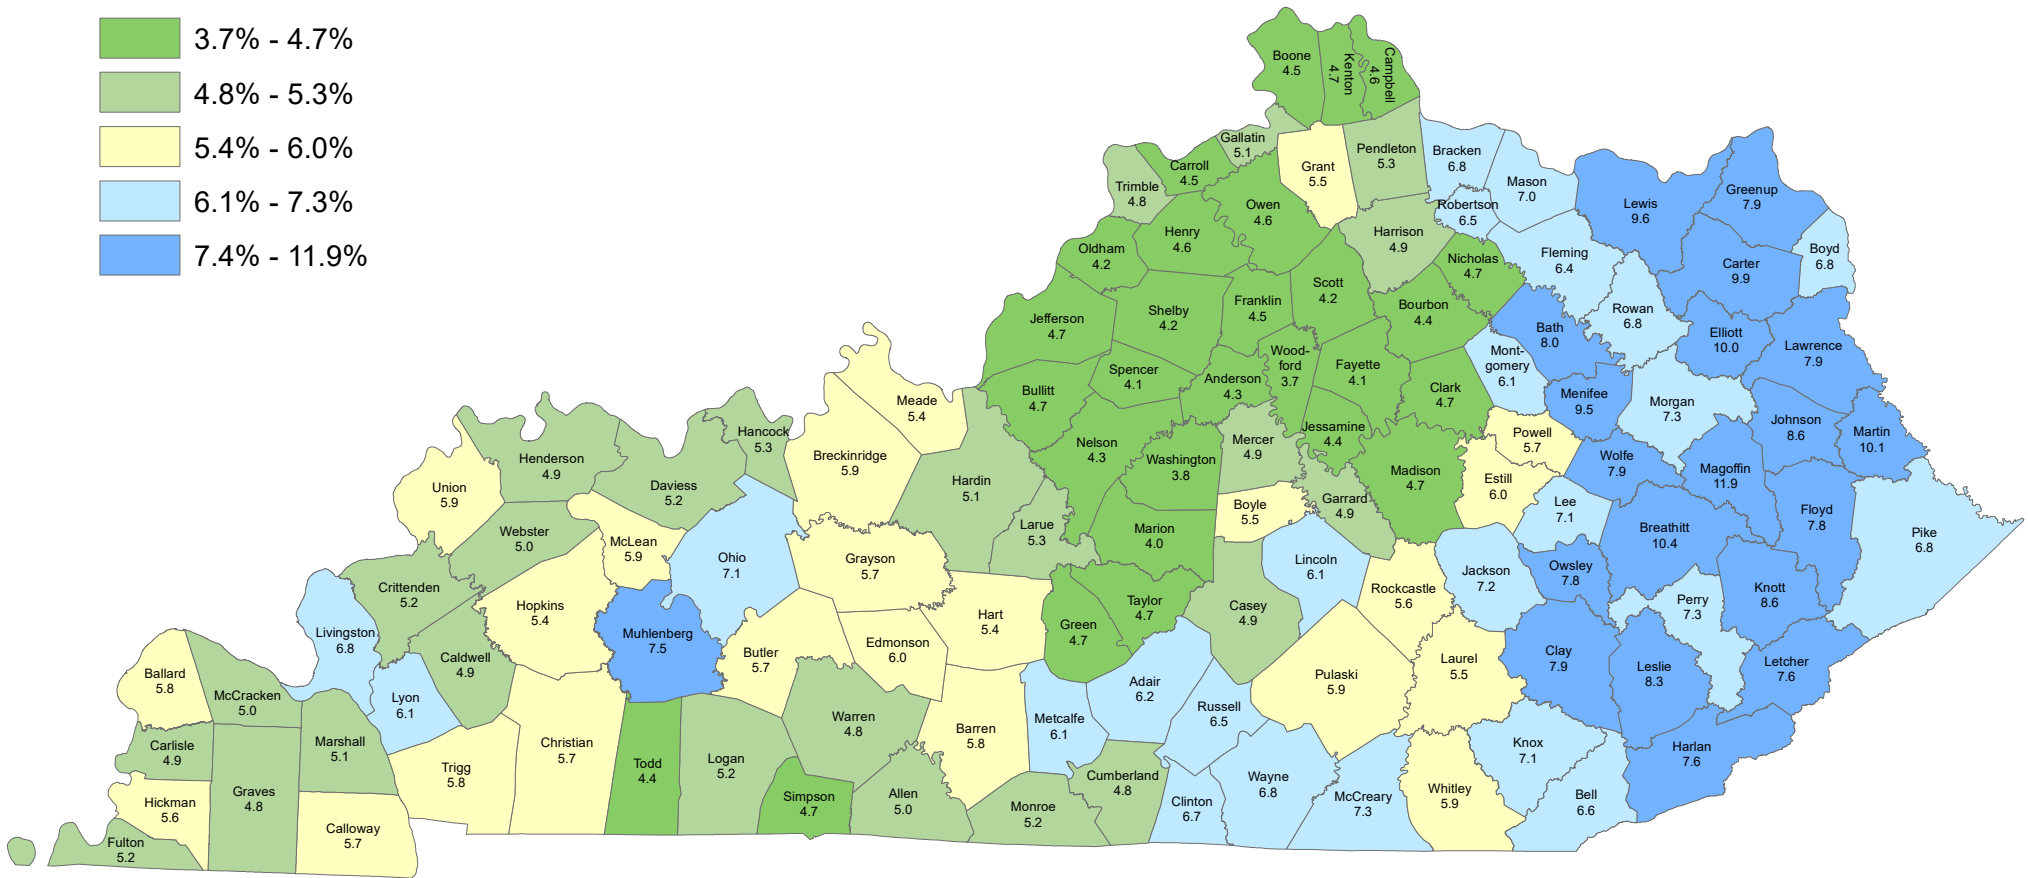

February 2024 Preliminary Unemployment Rates* by County Local Area Unemployment Statistics

Date Produced: March 27, 2024

*Unemployment rates are not seasonally adjusted

Kentucky: 5.1%
United States: 4.2%

NOTE: Kentucky's seasonally adjusted preliminary February 2024 unemployment rate was 4.4%.

Source: Workforce Intelligence Branch, Kentucky Center for Statistics, Kentucky Education and Workforce Development Cabinet