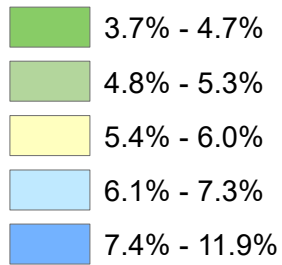

February 2024 Preliminary Unemployment Rates* by County Local Area Unemployment Statistics

Date Produced: March 27, 2024

*Unemployment rates are not seasonally adjusted

Kentucky: 5.1%
United States: 4.2%